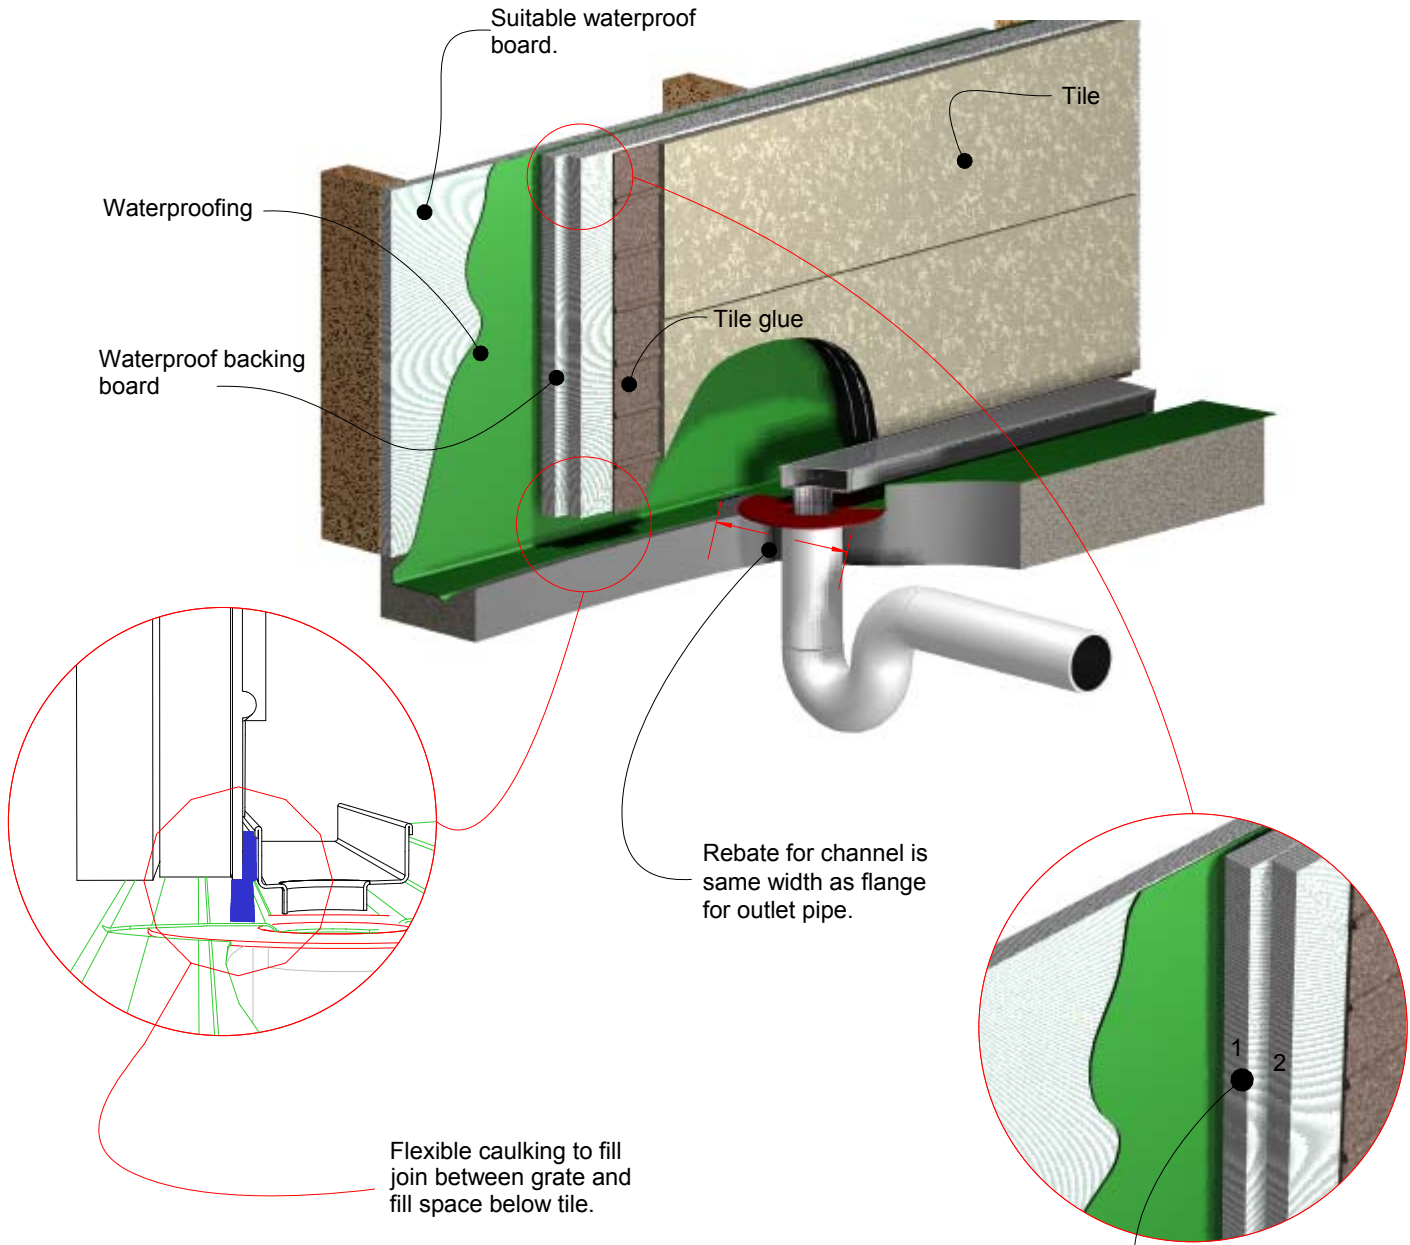

65Tii25/30 MTL & CO Against Wall

For 65TRTii25MTL, 65TRTiiCO25, 65Tii30MTL
65TiiCO30.

NOTE, due to the diameter of leak control or puddle flanges up to two layers of waterproof backing board or villa board may be needed to pack out wall before tiling.