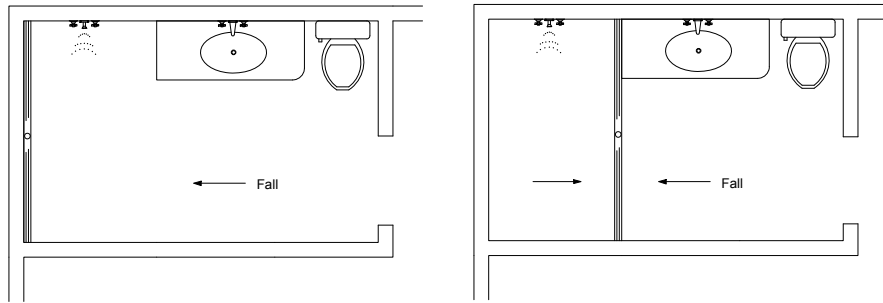

38G40 Bathroom DN 50 outlet

Installation sequence for:

38ARG40

38PSG40

38PHG40

NOTE, refer to AS3500 for specific outlet pipe sizes related to your specific installation.

NOTE, this method requires the channel system to be above and separate from the waterproofing