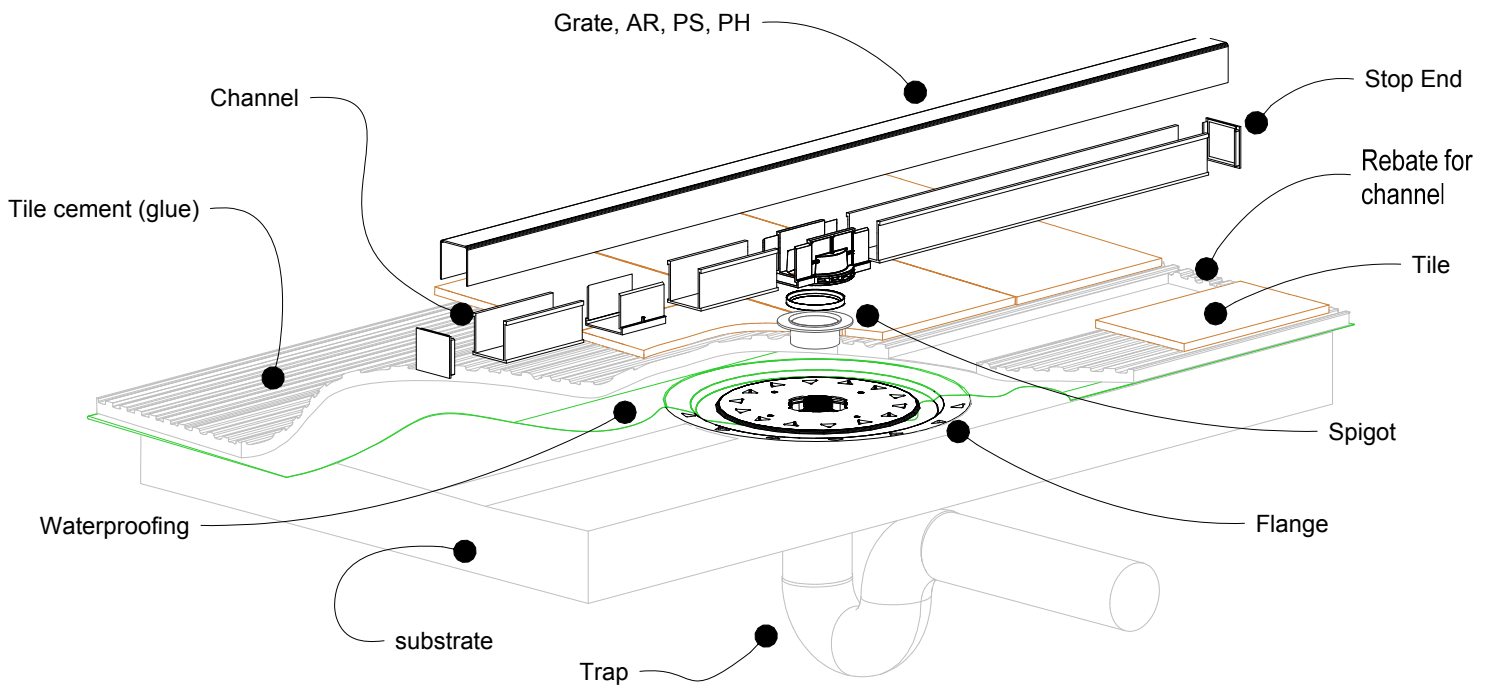

38G40 Bathroom DN 50 outlet

Installation sequence for:

38ARG40

38PSG40

38PHG40

NOTE, refer to AS3500 for specific outlet pipe sizes related to your specific installation.

NOTE, this method requires the channel system to be above and separate from the waterproofing